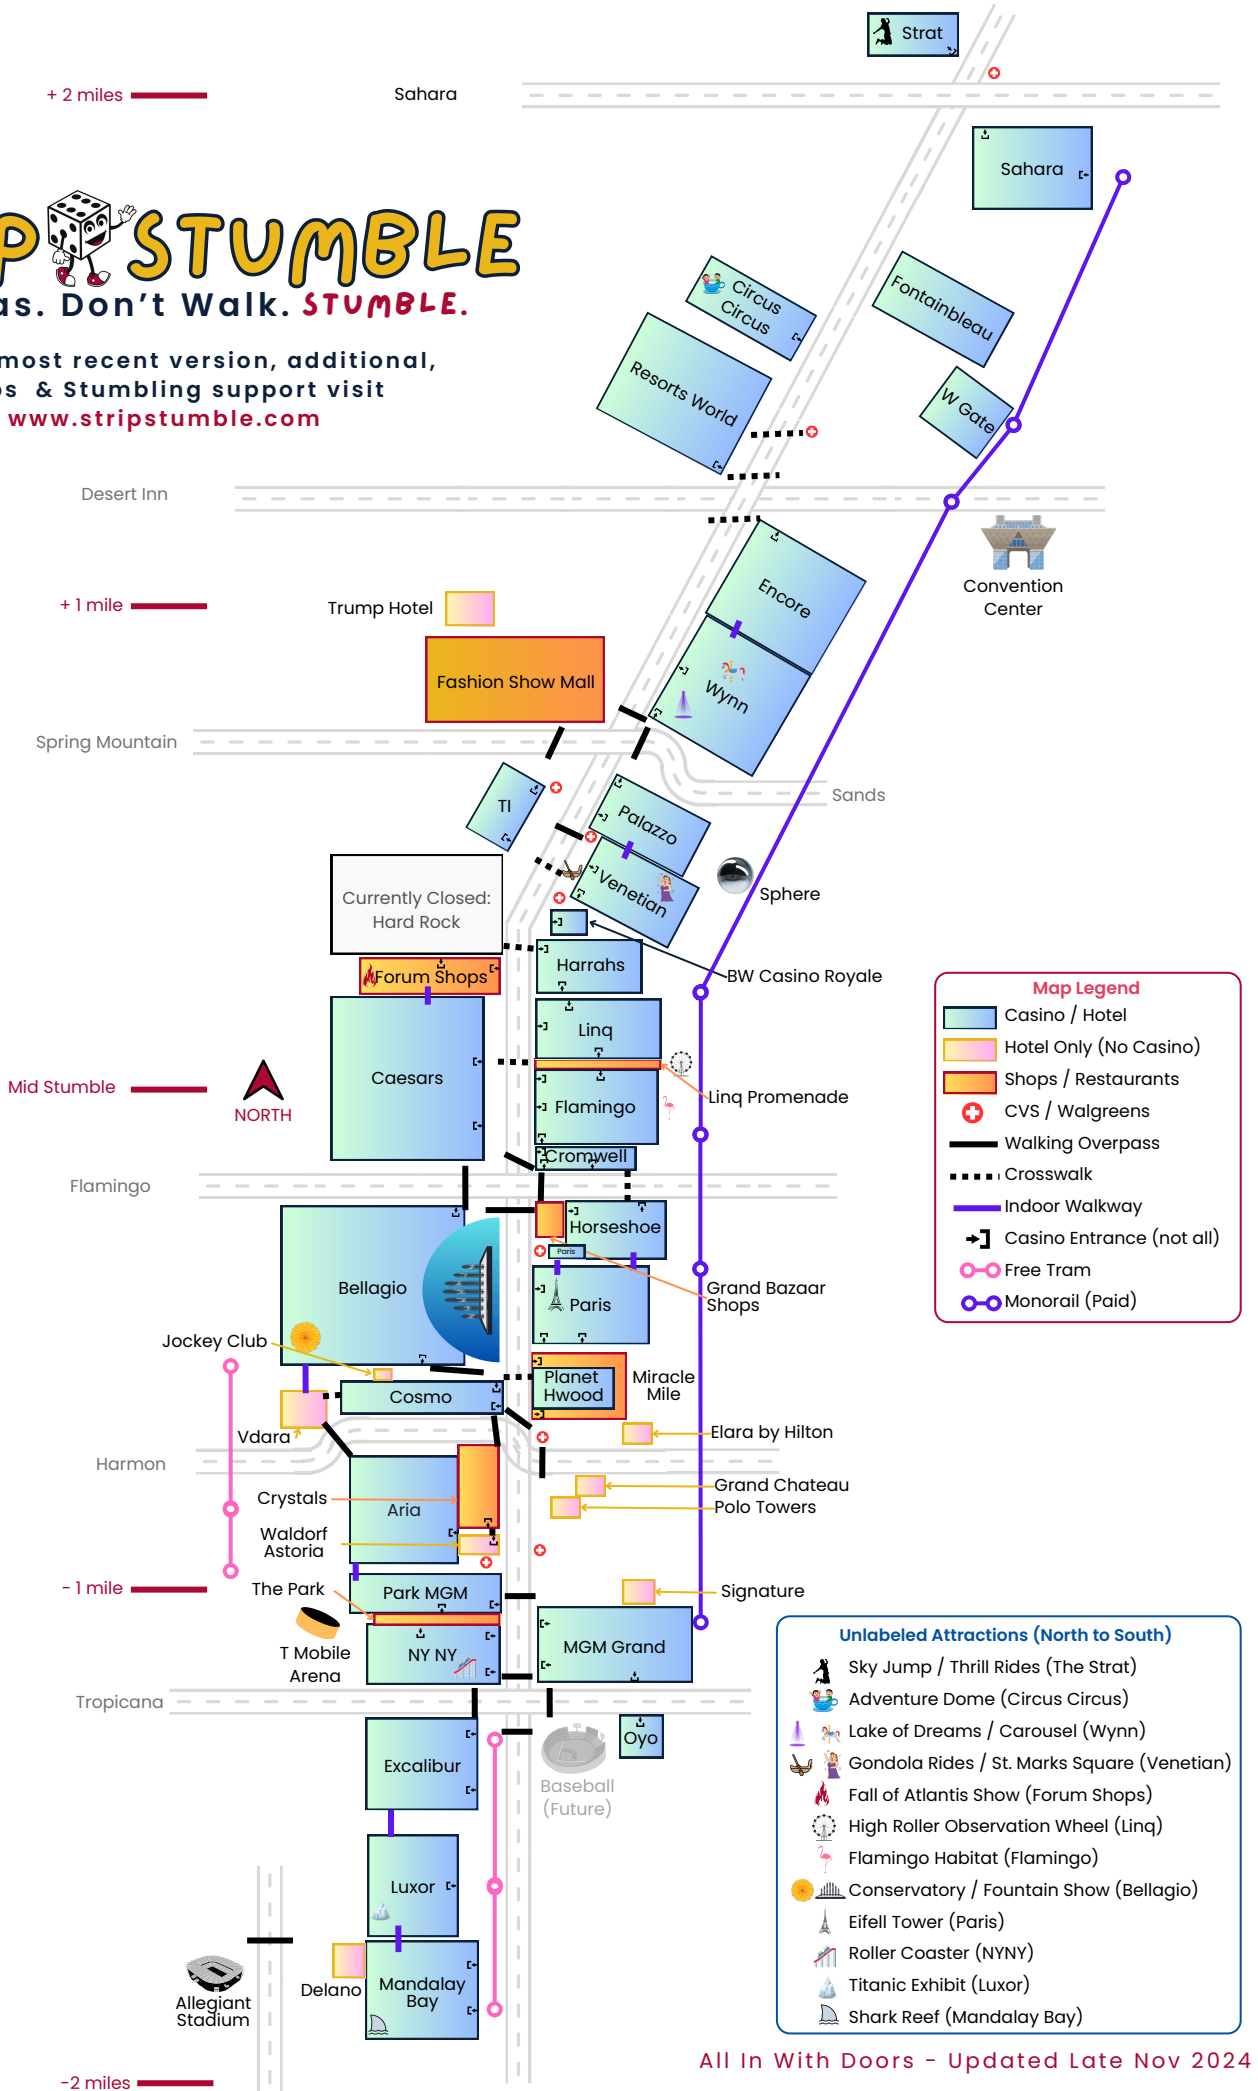

STRIP STUMBLE

It's Vegas. Don't Walk. STUMBLE.

For the most recent version, additional maps & Stumbling support visit www.stripstumble.com

Map Legend

- Casino / Hotel
- Hotel Only (No Casino)
- Shops / Restaurants
- CVS / Walgreens
- Walking Overpass
- Crosswalk
- Indoor Walkway
- Casino Entrance (not all)
- Free Tram
- Monorail (Paid)

Unlabeled Attractions (North to South)

- Sky Jump / Thrill Rides (The Strat)
- Adventure Dome (Circus Circus)
- Lake of Dreams / Carousel (Wynn)
- Gondola Rides / St. Marks Square (Venetian)
- Fall of Atlantis Show (Forum Shops)
- High Roller Observation Wheel (Linq)
- Flamingo Habitat (Flamingo)
- Conservatory / Fountain Show (Bellagio)
- Eiffel Tower (Paris)
- Roller Coaster (NYNY)
- Titanic Exhibit (Luxor)
- Shark Reef (Mandalay Bay)