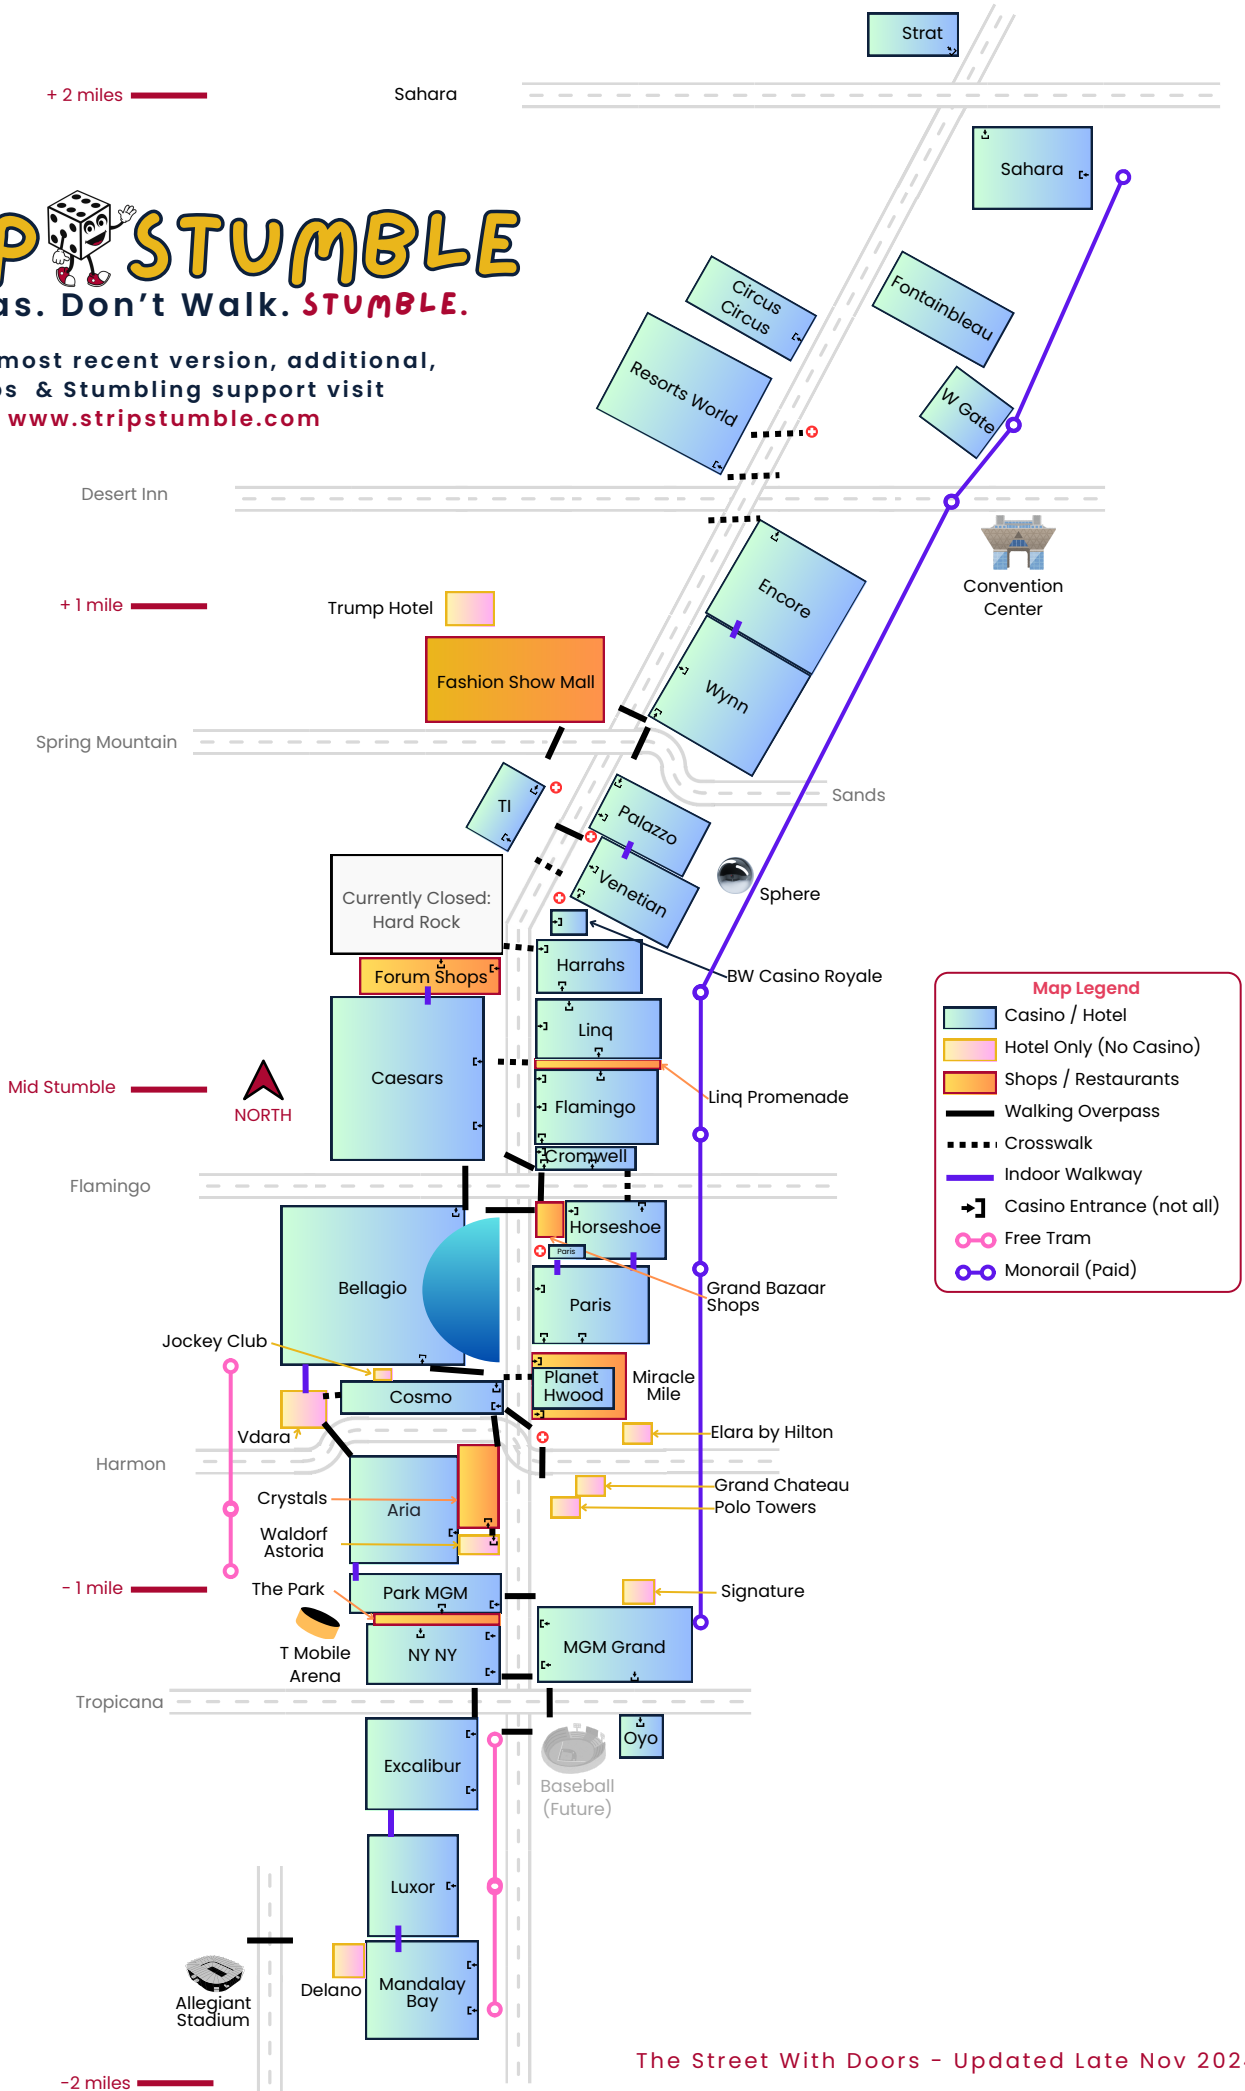

STRIP STUMBLE

It's Vegas. Don't Walk. STUMBLE.

For the most recent version, additional, maps & Stumbling support visit www.stripstumble.com

Map Legend

- Casino / Hotel
- Hotel Only (No Casino)
- Shops / Restaurants
- Walking Overpass
- Crosswalk
- Indoor Walkway
- Casino Entrance (not all)
- Free Tram
- Monorail (Paid)