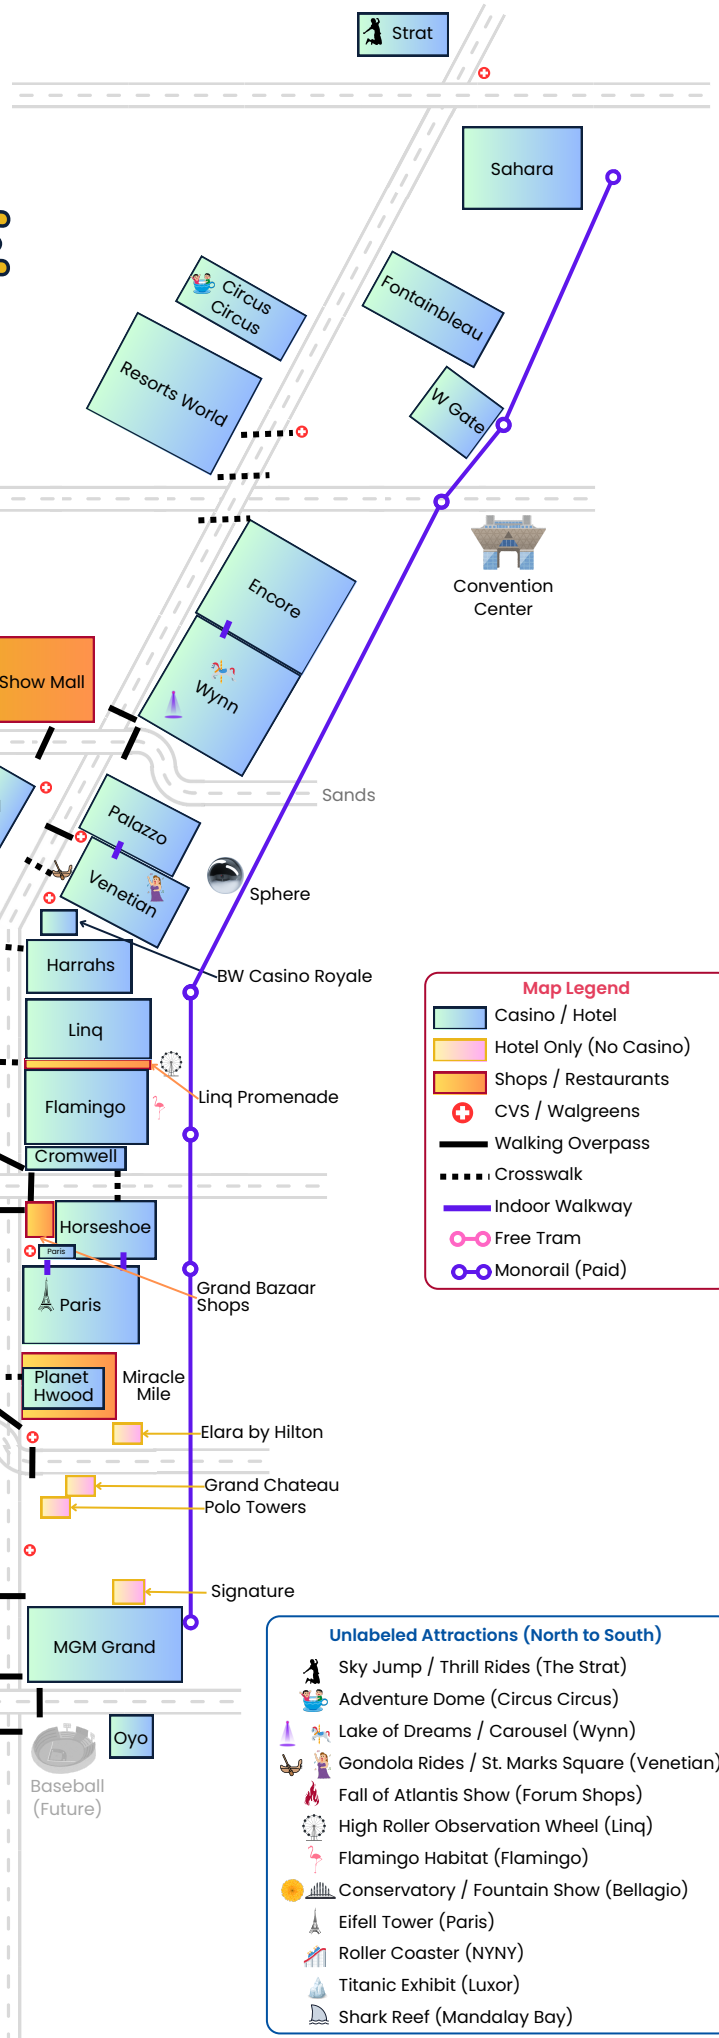

+ 2 miles

Sahara

STRIP STUMBLE

It's Vegas. Don't Walk. STUMBLE.

For the most recent version, additional, maps & Stumbling support visit www.stripstumble.com

Desert Inn

+ 1 mile

Trump Hotel
Fashion Show Mall

Spring Mountain

Mid Stumble
NORTH

Flamingo

Harmon

- 1 mile

Tropicana

- 2 miles

Delano

Map Legend

- Casino / Hotel
- Hotel Only (No Casino)
- Shops / Restaurants
- CVS / Walgreens
- Walking Overpass
- Crosswalk
- Indoor Walkway
- Free Tram
- Monorail (Paid)

Unlabeled Attractions (North to South)

- Sky Jump / Thrill Rides (The Strat)
- Adventure Dome (Circus Circus)
- Lake of Dreams / Carousel (Wynn)
- Gondola Rides / St. Marks Square (Venetian)
- Fall of Atlantis Show (Forum Shops)
- High Roller Observation Wheel (Linq)
- Flamingo Habitat (Flamingo)
- Conservatory / Fountain Show (Bellagio)
- Eiffel Tower (Paris)
- Roller Coaster (NYNY)
- Titanic Exhibit (Luxor)
- Shark Reef (Mandalay Bay)